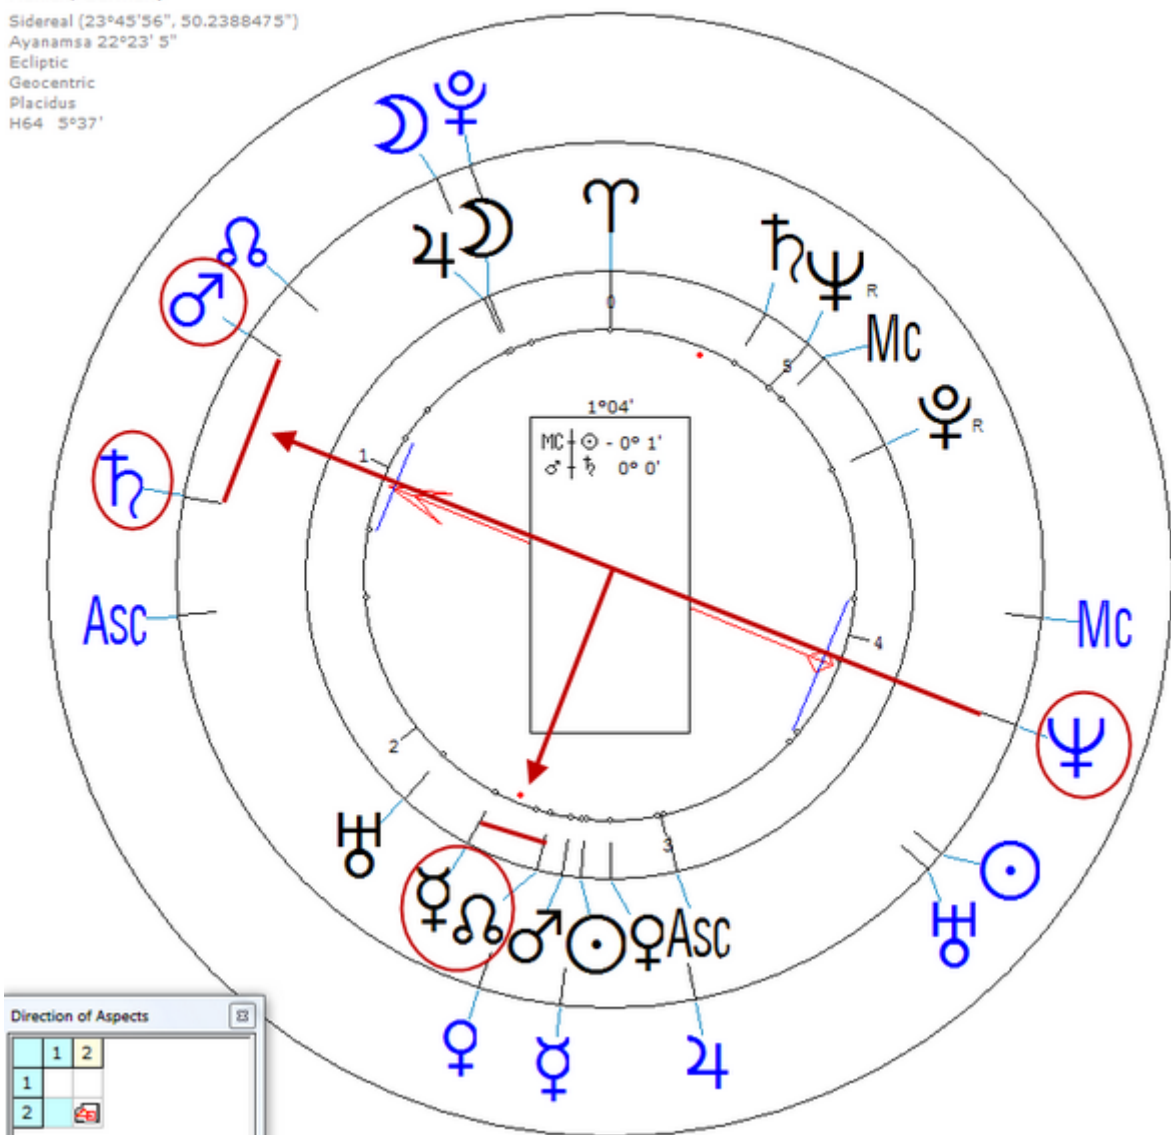

Himmler, Heinrich

7 October 1900 at 15:30 (= 3:30 PM)Munich, Germany, 48n08, 11e34
German head of the Gestapo police.

<https://www.astro.com/astro-databank/Himmler,_Heinrich>

Death by Suicide 23 May 1945 in Luneburg (Ingested cyanide capsule, age 44)

Progressed Lunar Return (Harmonic 64)

Lunar $\♂/\♄$ = Lunar Ψ (cyanide capsule) = $\♀n/\♁n$

Himmler, Heinrich
7 October 1900 Sun 15:30 (GMT+1) 48n08 11e34
Munich, Germany
Sidereal (23°45'56", 50.2388475")
Ayanamsa 22°23' 5"
Ecliptic
Geocentric
Placidus
H64 5°37'